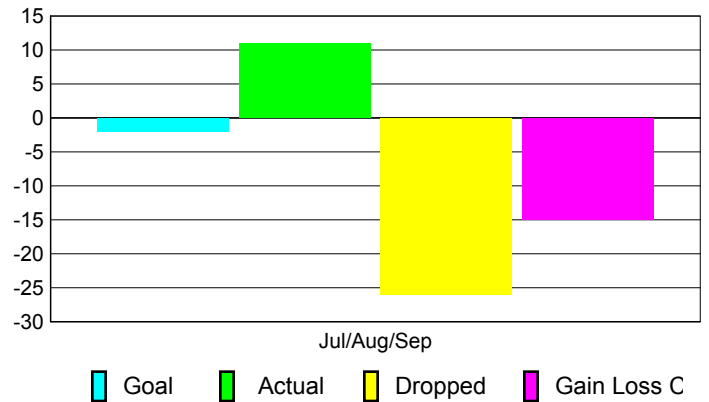

Membership Results 2010-2011

Goal, New, Dropped, Gain/Loss